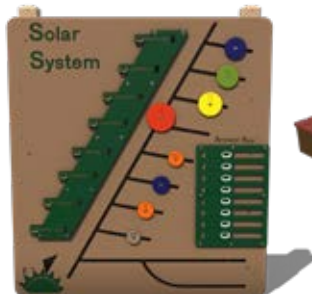

Outdoor Classroom Science & Math

Sun Dial
 Model: 49031
 Ages: 2-12

Investigate and Discover Table
 Model: 49072D
 Dimensions: 2½' x 2' x 24"
 Ages: 2-5

Science Center
 Model: PLH10023XX
 Ages: 2-12

Rain Gauge
 Model: 49030
 Ages: 2-12