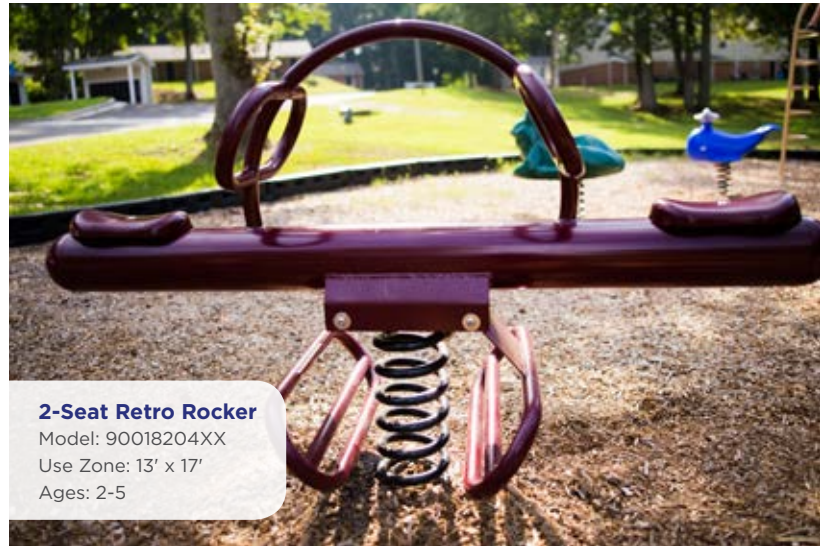

Physical Play Motion

INCLUSIVE
Inclusive Orbit
 Model: PLD0010XX
 Use Zone: 20' x 20'
 Ages: 5-12

2-Seat Retro Rocker
 Model: 90018204XX
 Use Zone: 13' x 17'
 Ages: 2-5

INCLUSIVE
Gravity Bowl
 Model: PLD0005XX
 Use Zone: 17' x 17'
 Ages: 2-12