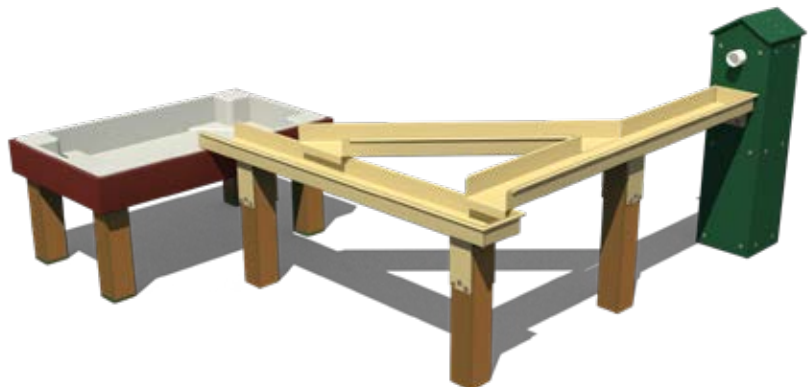

Tri-Directional Trough System

Left Model: 44108-L-24

Right Model: 44108-R-24

Dimensions: 14' x 14' x 24'

Ages: 2-5

Infant Water Table

Model: 44118

Dimensions: 2' x 3¹/₂' x 1'