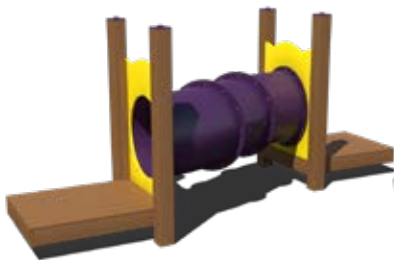

Components Deck Connectors

Curved Crawl Tube
60° and 90° Curve Degrees
Ages: 2-5, 5-12

Wavy Crawl Tube
Ages: 2-5, 5-12
Length: 8'

Inclined Crawl Tube
12" and 24" Incline
Ages: 2-5, 5-12
Decks: Unequal Height

DID YOU KNOW? Most of our standard bridges and ramps allow us to connect decks of differing heights.