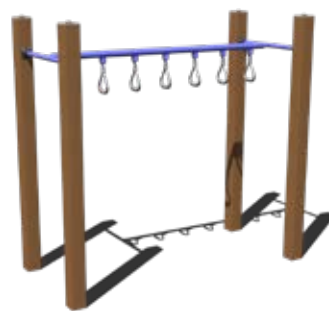

Ring Climber
3' Decks Only
Ages: 2-5, 5-12

Coil Climber
3' to 8' Deck Heights
Ages: 2-5, 5-12

Clover Climber
2' to 8' Decks
Ages: 2-5, 5-12

Loop Climber
3' and 4' Decks Only
Ages: 2-5, 5-12

Mountain Climber
3' and 5' Decks Only
Ages: 5-12

Snake Climber
4' to 5' Decks
Ages: 5-12

Components Overhead Events

Rung
 Straight, Zig-Zag, Wavy, Arched
 8' Length
 Ages: 5-12

360° Orbital
 8' Length
 Ages: 5-12

Loop Rung
 Straight, 90°
 8' Length
 Ages: 5-12

Tri-Rung
 Straight, Zig-Zag, 90°
 8' Length
 Ages: 5-12

Single & Double Trapeze Ring
 Straight and 90° (Single Only)
 8' Length
 Ages: 5-12

3-Wheel Swinger
 8' Length
 Ages: 5-12

Single & Double Parallel Bar
 8' Length
 Ages: 5-12