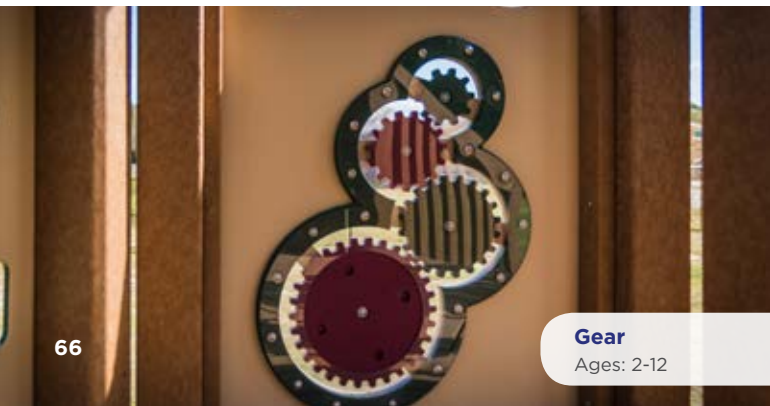

Components Panels

Airplane

Ages: 2-12

Includes two control wheels

Bead

Ages: 2-12

Tic-Tac-Toe

Ages: 2-12