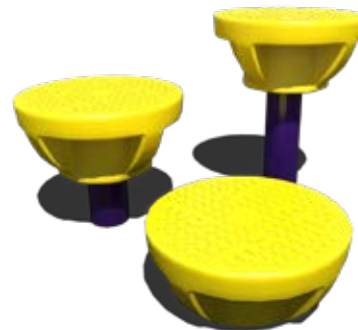

Physical Play Balance, Sports, and Games

Rubber Mushrooms
 Diameter: 18"
 Includes: Grounds Anchors

Height	Part No.	Height	Part No.
11.5"	MS-02	19.5"	MS-04
15.5"	MS-03	23.5"	MS-05

Soccer Goals Set
 Model: 60019202XX
 Ages: 2-5, 5-12
 Dimensions: 12' x 6' Height
 Includes Two Goals with Nets

*Need replacement nets?
 Order MSC-1585XX at \$423*

Balance Beam
 Ages: 2-5 (>12" Install Height), 5-12 (>16" Install Height)

Style	Length	Use Zone	Item Number
Zig-Zag	9.75'	15' x 22'	90021016XX
Straight	6'	13' x 18'	90021006XX
	8'	13' x 20'	90021008XX