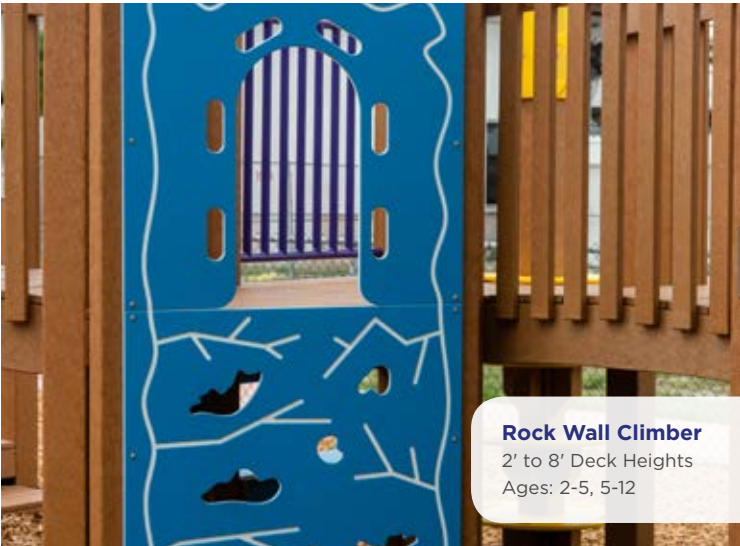

Components Slides

90° Curve Slide
3' Deck Height
Ages: 2-5

Open Spiral Slide
6' Deck Height
Ages: 5-12

Straight Slide
6' to 8' Deck Heights
Ages: 2-5, 5-12

Wave Slide
3', 6', and 8' Deck Heights
Ages: 5-12

Curve Slide
4' Deck Height: Left & Right Turn
5' Deck Height: Right Turn
Ages: 2-5, 5-12

Single Chute Slide
2' to 8' Deck Heights
Multiple Configurations Available
Ages: 2-5, 5-12

Double Slide
3' to 7' Deck Heights
Ages: 2-5, 5-12

Rock Wall Climber
2' to 8' Deck Heights
Ages: 2-5, 5-12

Disk Climber
2' to 8' Deck Heights
Ages: 2-12

Single Zipper Climber
2' to 8' Deck Heights
Ages: 2-5, 5-12

Double Zipper Climber
3' to 8' Deck Heights
Ages: 2-5, 5-12

Rockin' Ramp
2' to 5' Deck Heights
Ages: 2-12

Ramp Climber (Block Grips)
2' to 6' Deck Heights
Ages: 2-5, 5-12
Rock Grips Also Available

Over Under Climber
2' to 6' Deck Heights
Ages: 2-5, 5-12

Perceptual Motor Wall Climber
3' to 5' Deck Heights
Ages: 2-5, 5-12