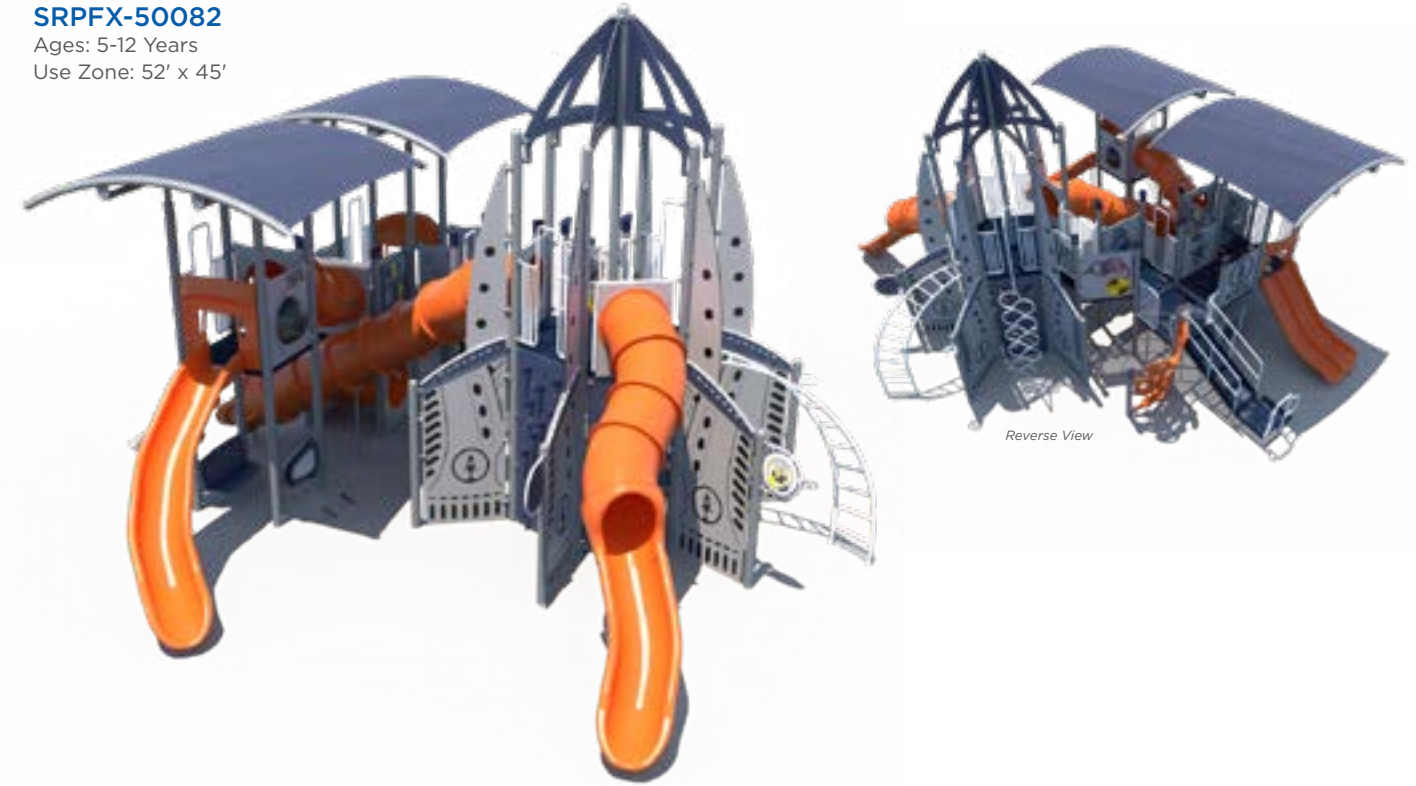

SRPFX-50148
Ages: 2-5 Years
Use Zone: 36' x 29'

SRPFX-50123
Ages: 5-12 Years
Use Zone: 70' x 39'
Concept Only*

SRPFX-50082
Ages: 5-12 Years
Use Zone: 52' x 45'

Expand Your Theme

School Bus
Spring Mounted: 46515*
Post Mounted: 49221
Ages: 2-5
*Use Zone: 20' x 16'