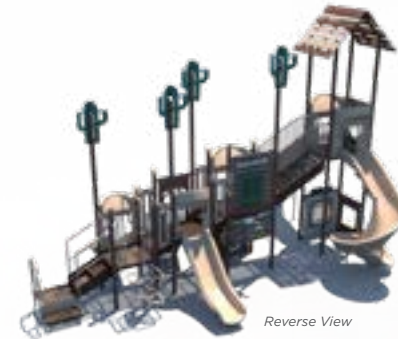

Concept Only*

3.5" Post
Economy Series

FX3-WST512-001

Ages: 5-12 Years
Use Zone: 42' x 35'

Concept Only*

3.5" Post
Economy Series

MODEL	AGES	CAPACITY	SIZE	USE ZONE	FALL HEIGHT	EST. TIMBER COUNT	ADA
FX3-WST205-001	2-5	29	19' x 17'	31' x 29'	4'	25	Yes
FX3-WST212-001	2-12	29	19' x 19'	31' x 31'	5'	26	Yes