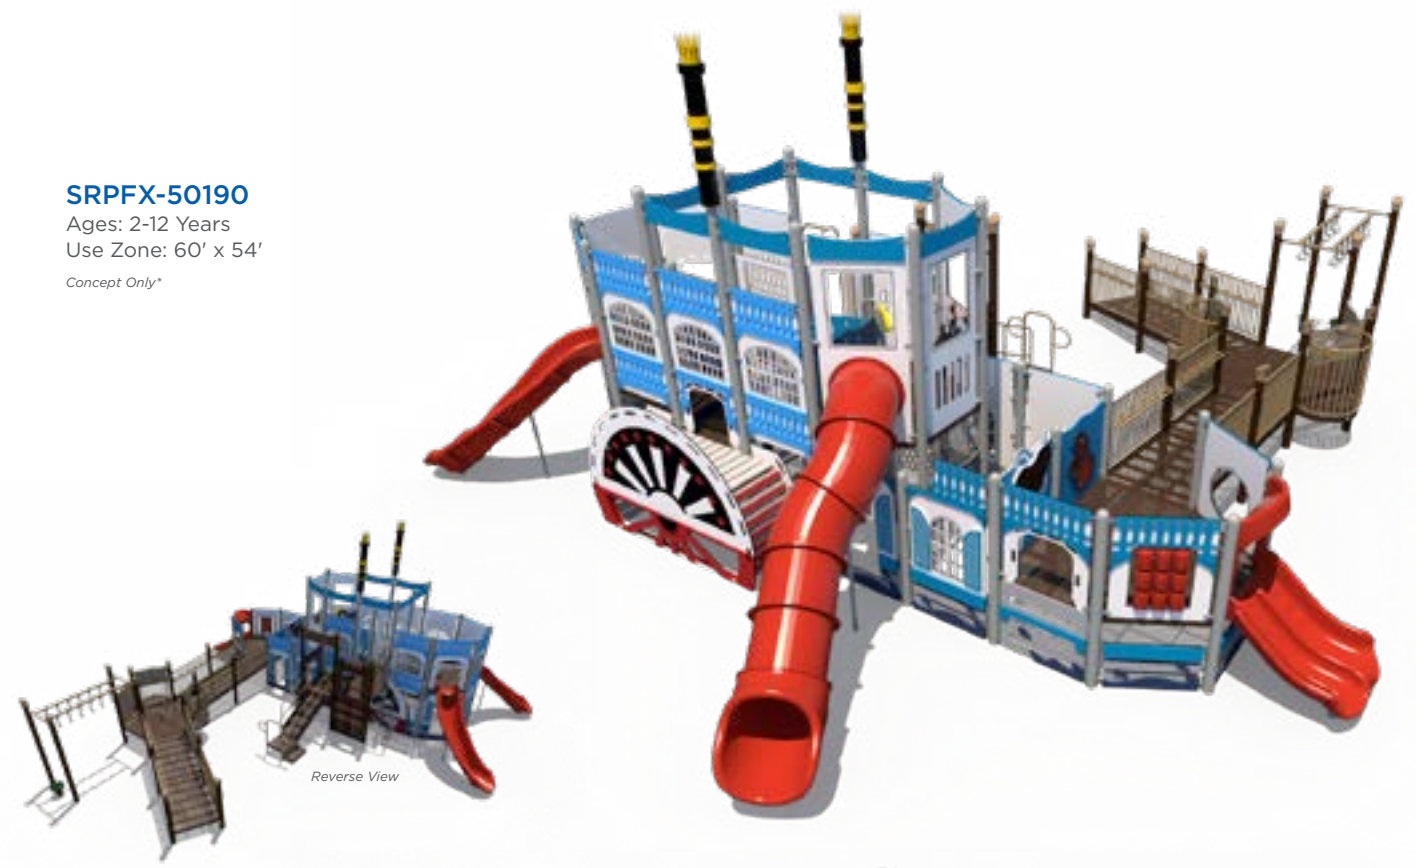

SRPFX-50190
Ages: 2-12 Years
Use Zone: 60' x 54'
Concept Only*

Reverse View