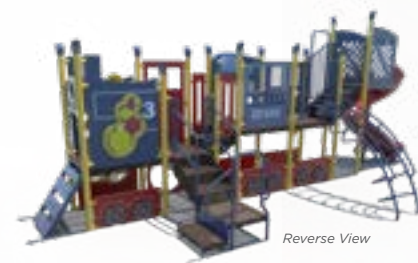

Expand Your Theme

3.5"

3.5"

3.5"

MODEL	AGES	CAPACITY	SIZE	USE ZONE	FALL HEIGHT	EST. TIMBER COUNT	ADA
FX3-TRN205-001	2-5	22	15' x 9'	27' x 21'	3'	20	Yes

MODEL	AGES	CAPACITY	SIZE	USE ZONE	FALL HEIGHT	EST. TIMBER COUNT	ADA
FX3-TRN212-001	2-12	41	28' x 16'	40' x 29'	6'	29	Yes
FX3-TRN512-001	5-12	51	39' x 16'	53' x 27'	8'	36	Yes