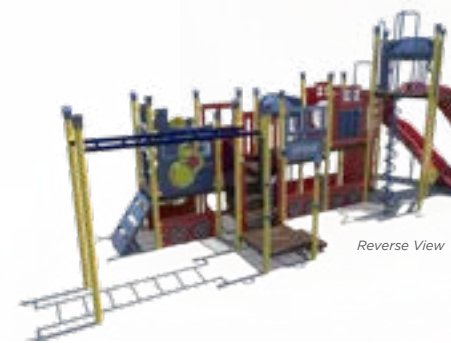

MODEL	AGES	CAPACITY	SIZE	USE ZONE	FALL HEIGHT	EST. TIMBER COUNT	ADA
FX3-TRN205-001	2-5	22	15' x 9'	27' x 21'	3'	20	Yes

MODEL	AGES	CAPACITY	SIZE	USE ZONE	FALL HEIGHT	EST. TIMBER COUNT	ADA
FX3-TRN212-001	2-12	41	28' x 16'	40' x 29'	6'	29	Yes
FX3-TRN512-001	5-12	51	39' x 16'	53' x 27'	8'	36	Yes