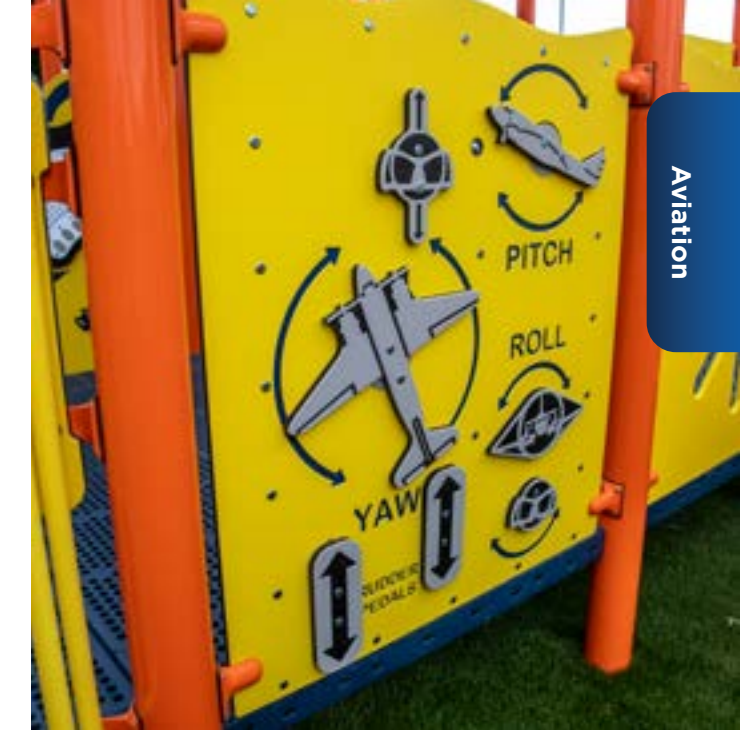

AVIATION

From helicopters to jets and more, our collection of aviation-themed play structures allow children's imaginations to take flight.

SRPFX-50206
Ages: 2-12 Years
Use Zone: 55' x 47'

Dennis the Menace Park
Midland, Texas