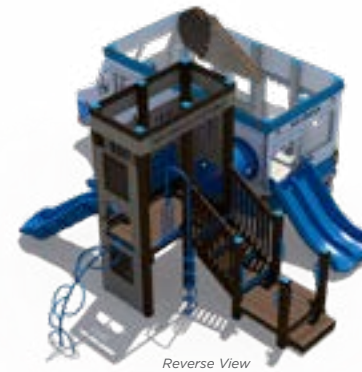

RFX-30100

Ages: 2-12 Years
Use Zone: 39' x 36'

Concept Only*