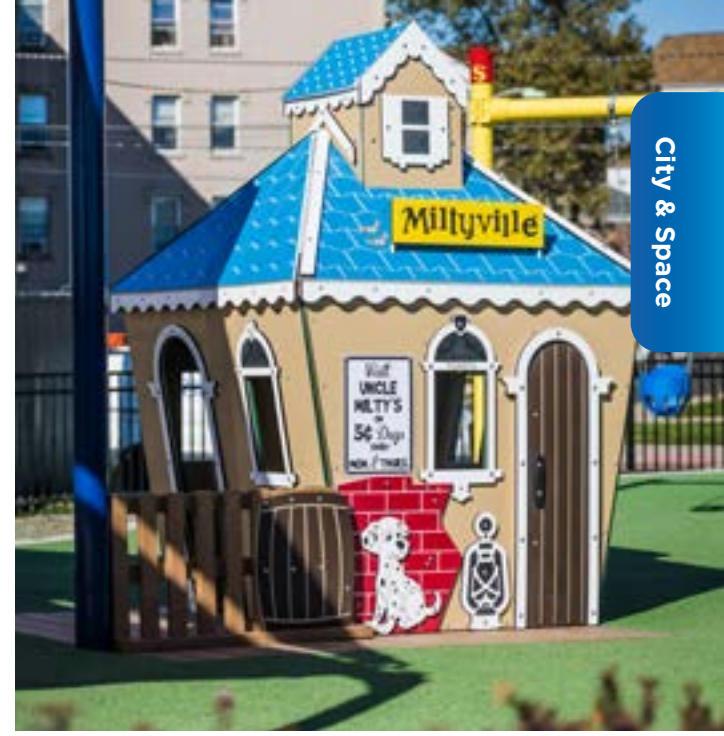

Dennis P. Collins Park
Bayonne, New Jersey