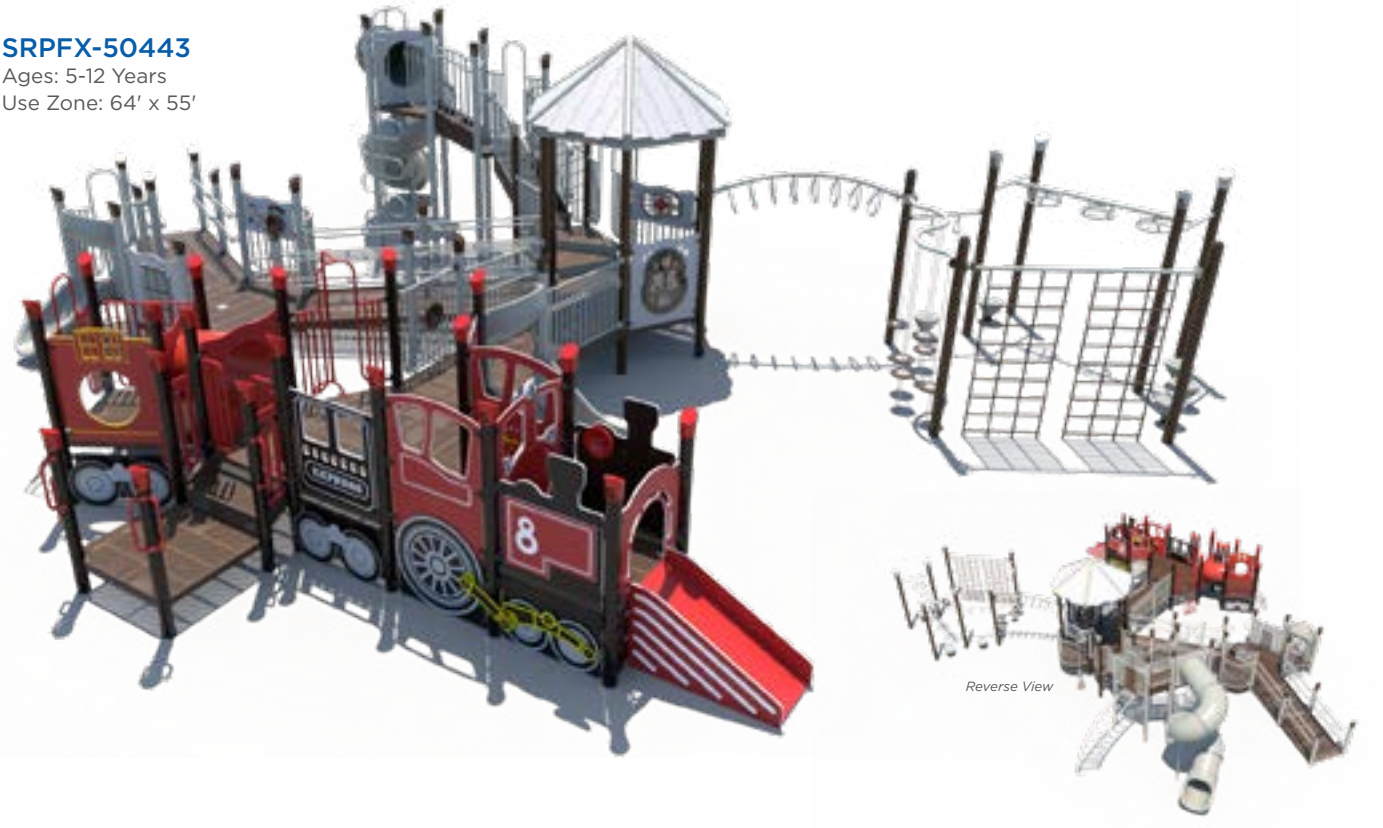

Reverse View

MODEL	AGES	CAPACITY	SIZE	USE ZONE	FALL HEIGHT	EST. TIMBER COUNT	ADA
RFX-30093	2-12	65	33' x 21'	45' x 33'	5'	32	Yes
RFX-30029	5-12	120	49' x 37'	61' x 49'	6'	51	Yes

MODEL	AGES	CAPACITY	SIZE	USE ZONE	FALL HEIGHT	EST. TIMBER COUNT	ADA
RFX-30002	2-5	41	23' x 9'	35' x 21'	3'	23	Yes
SRPFX-50443	5-12	128	55' x 42'	64' x 55'	8'	59	Yes